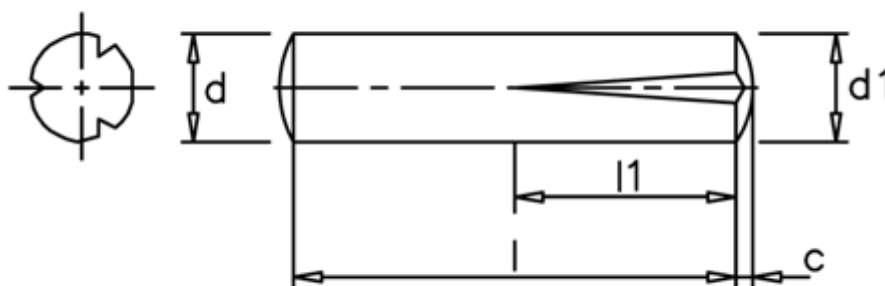

Data Sheet

Article number: 080224301

Description: KLEE Slotted pin S2 2,5x30
Stainless 1.4305

Measures

| | |
|--------|---------|
| c | = 0,4 |
| d | = 2.5 |
| d1 | = 2.70 |
| l1 | = 1/2 l |
| Length | = 30 |